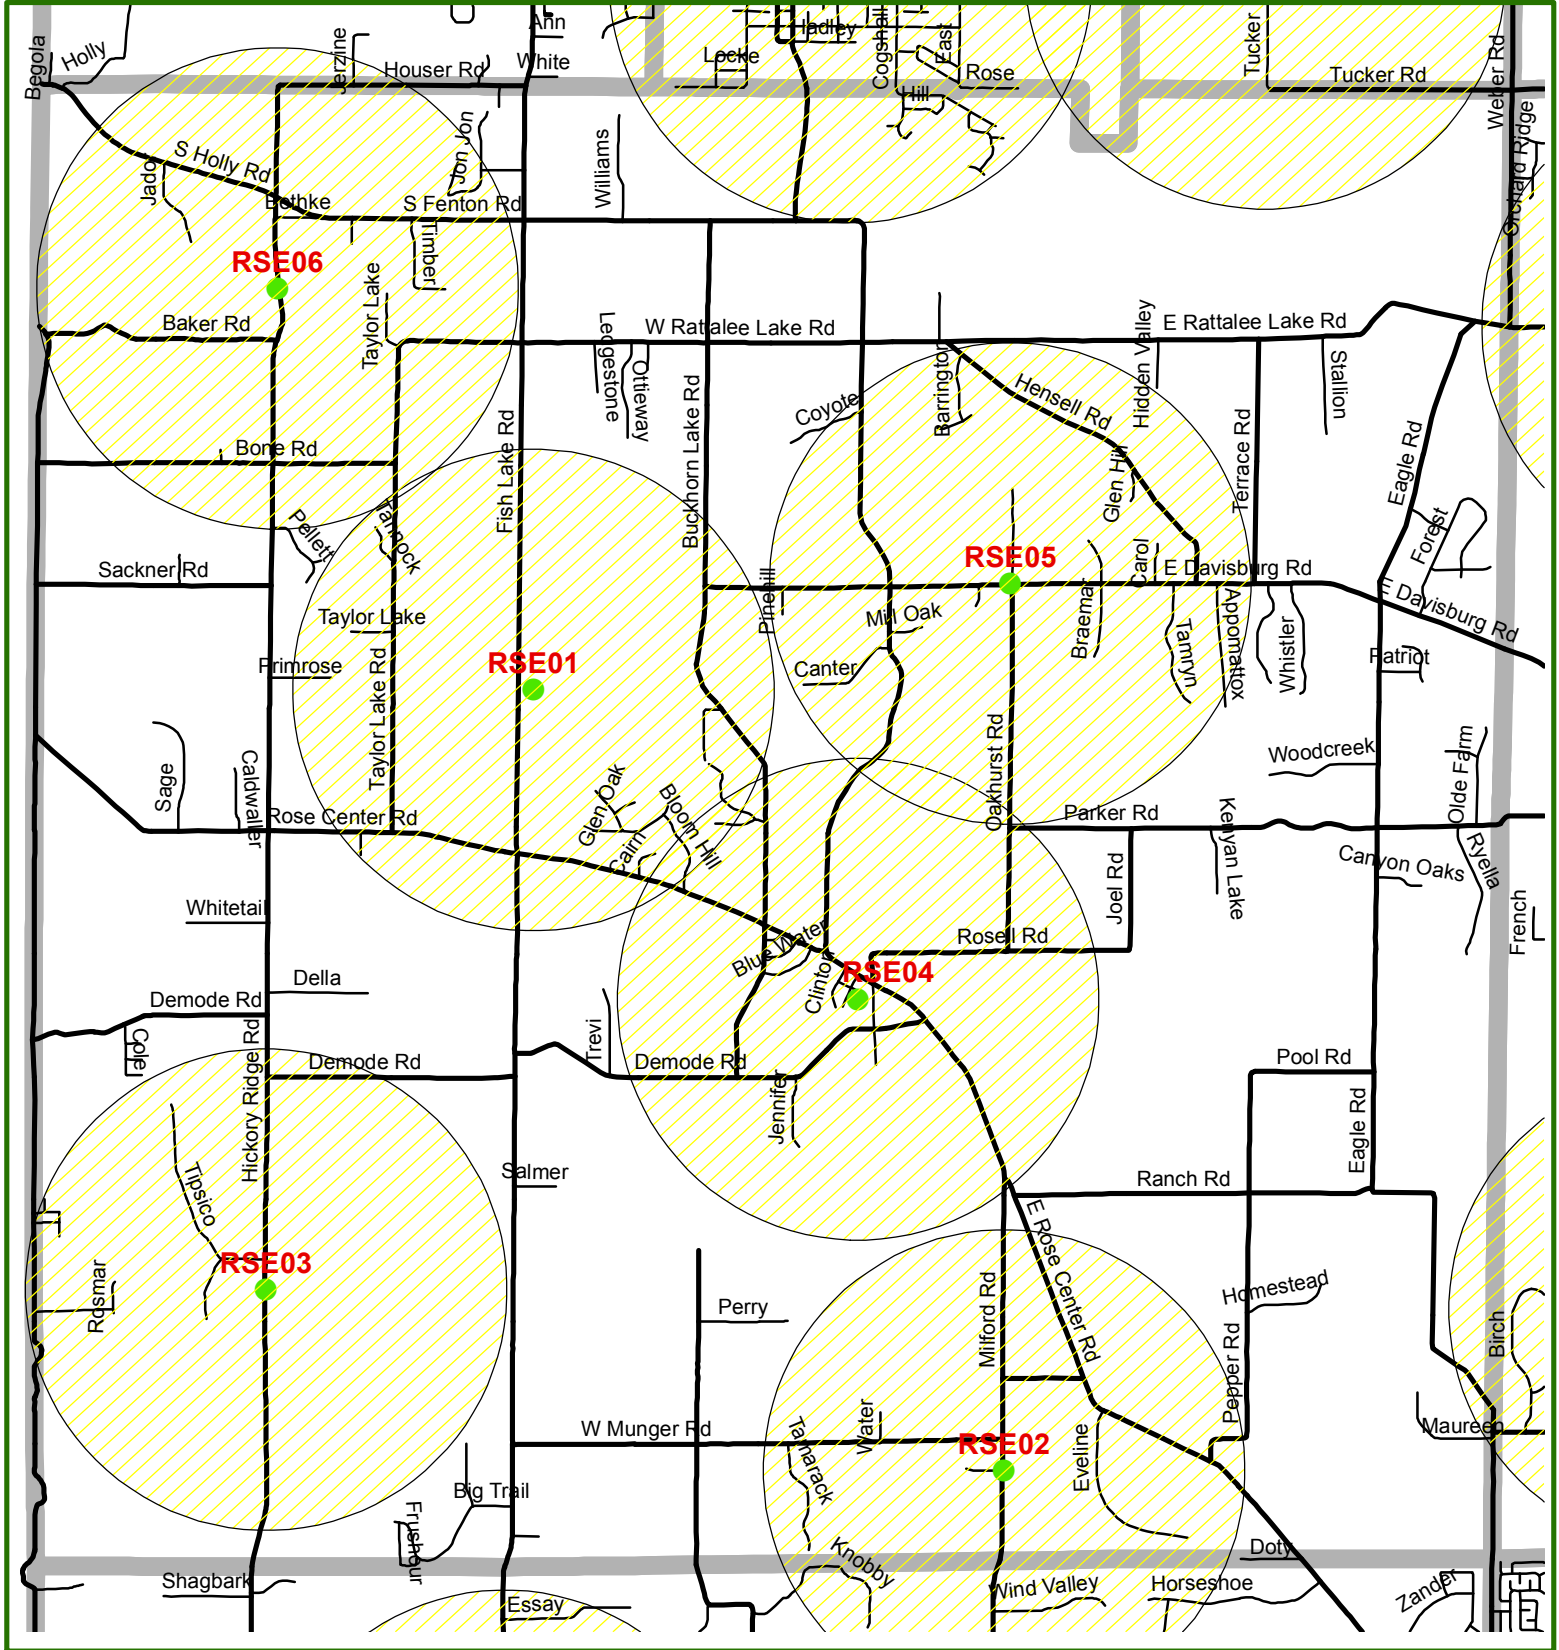

Oakland County Outdoor Warning Sirens

Rose Township January 2012

Map created by Oakland County Homeland Security
for Planning Purposes Only.

Model

- 2-Way/2001
- 2-Way/Modified
- Modified
- Thunderbolt/Modified